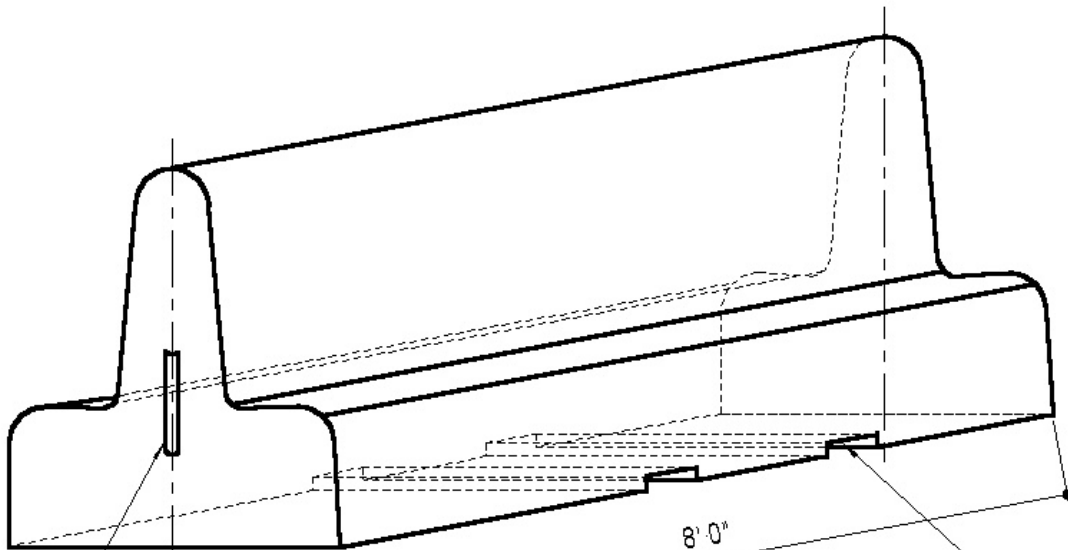

Turning/Lifting Hole

Optional Lift Pockets

Optional JJ Hooks

8'-0"

Mayer Bros., Inc.

6264 Race Road  
Elkridge, Maryland 21075  
Tel. 410.796.1434  
Fax. 410.796.1438

[www.mayerbrosprecast.com](http://www.mayerbrosprecast.com)

Bench Barrier™  
Mayer Bros., Inc.

Wt. 9,000 lbs.

Dwg. No. Bench

NOT TO SCALE

April 4, 2002